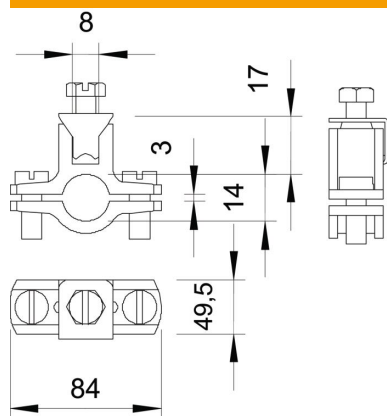

## Earthing strap, type 950

Item number: 5050154

- For pipes  $\varnothing$  1/4"-2"
  - Connection options: conductors to 35 mm<sup>2</sup> or round conductors to  $\varnothing$  6 mm
  - With captive pressure strip, 2 cylinder screws M6 x 16 and 1 hex-head screw M6 x 16
- from galvanised steel, top and bottom part of clip from die-cast zinc

### Master data

Item number	5050154
Type	950 Z 1 1/2
Description 1	Earthing clamp
Description 2	for round cable
Manufacturer	OBO
Dimension	1 1/2"
Material	Die-cast zinc
Surface	Electrogalvanized
Surface standard	EN ISO 19598 / EN ISO 4042
Smallest sales unit	10
Unit of quantity	Units
Weight	10,41 kg
Weight unit	kg/100 pairs
CO2 Footprint (GWP) Cradle-to-Gate	0,4348 kg CO2e / 1 Piece

### Dimensions

Dimension A	84 mm
Dimension D	49,5 mm
Dimension X	3 mm

### Technical specifications

Number of conductors	1
Cross-section of cable to be connected, max.	35 mm <sup>2</sup>
Cross-section of cable to be connected, min.	0 mm <sup>2</sup>
Clamping range D	1 1/2
Clamping range D, max.	49,5 mm
Clamping range D, min.	46,5 mm