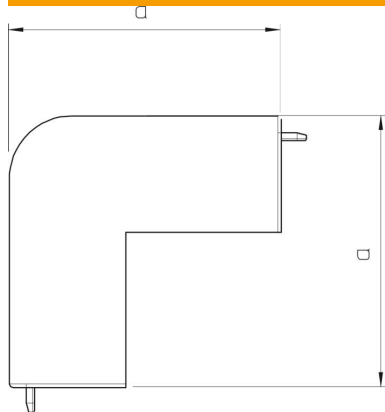

Technical data sheet

External corner cover, trunking type WDK 60090

Item number: 6160913

External corner hood for changing the direction of the WDK trunking.

PVC Polyvinylchloride

Master data

Item number	6160913
Type	WDK HA60090CW
Description 1	External corner hood
Manufacturer	OBO
Dimension	60x90mm
Colour	Cream; RAL 9001
Material	Polyvinylchloride
Smallest sales unit	2
Unit of quantity	Piece
Weight	10.965 kg
Weight unit	kg/100 pc.

Technical data sheet

External corner cover, trunking type WDK 60090

Item number: 6160913

Dimensions

Length	100 mm
Width	90 mm
Height	60 mm
Dimension a	100 mm
Dimension H	90 mm

Technical data

Version for	Hood fitting
Fastening type	Lockable
Maintain electrical functions	no
for duct dimension	60 x 90
Halogen-free	no
Trunking depth	60 mm
Protection rating	IP30
Protective film	no
Protection rating IK code	IK04
Self-extinguishing	yes
Permitted temperature range, max.	60 °C
Permitted temperature range, min.	-5 °C
Angle range, max.	90 mm
Angle range, min.	90 mm